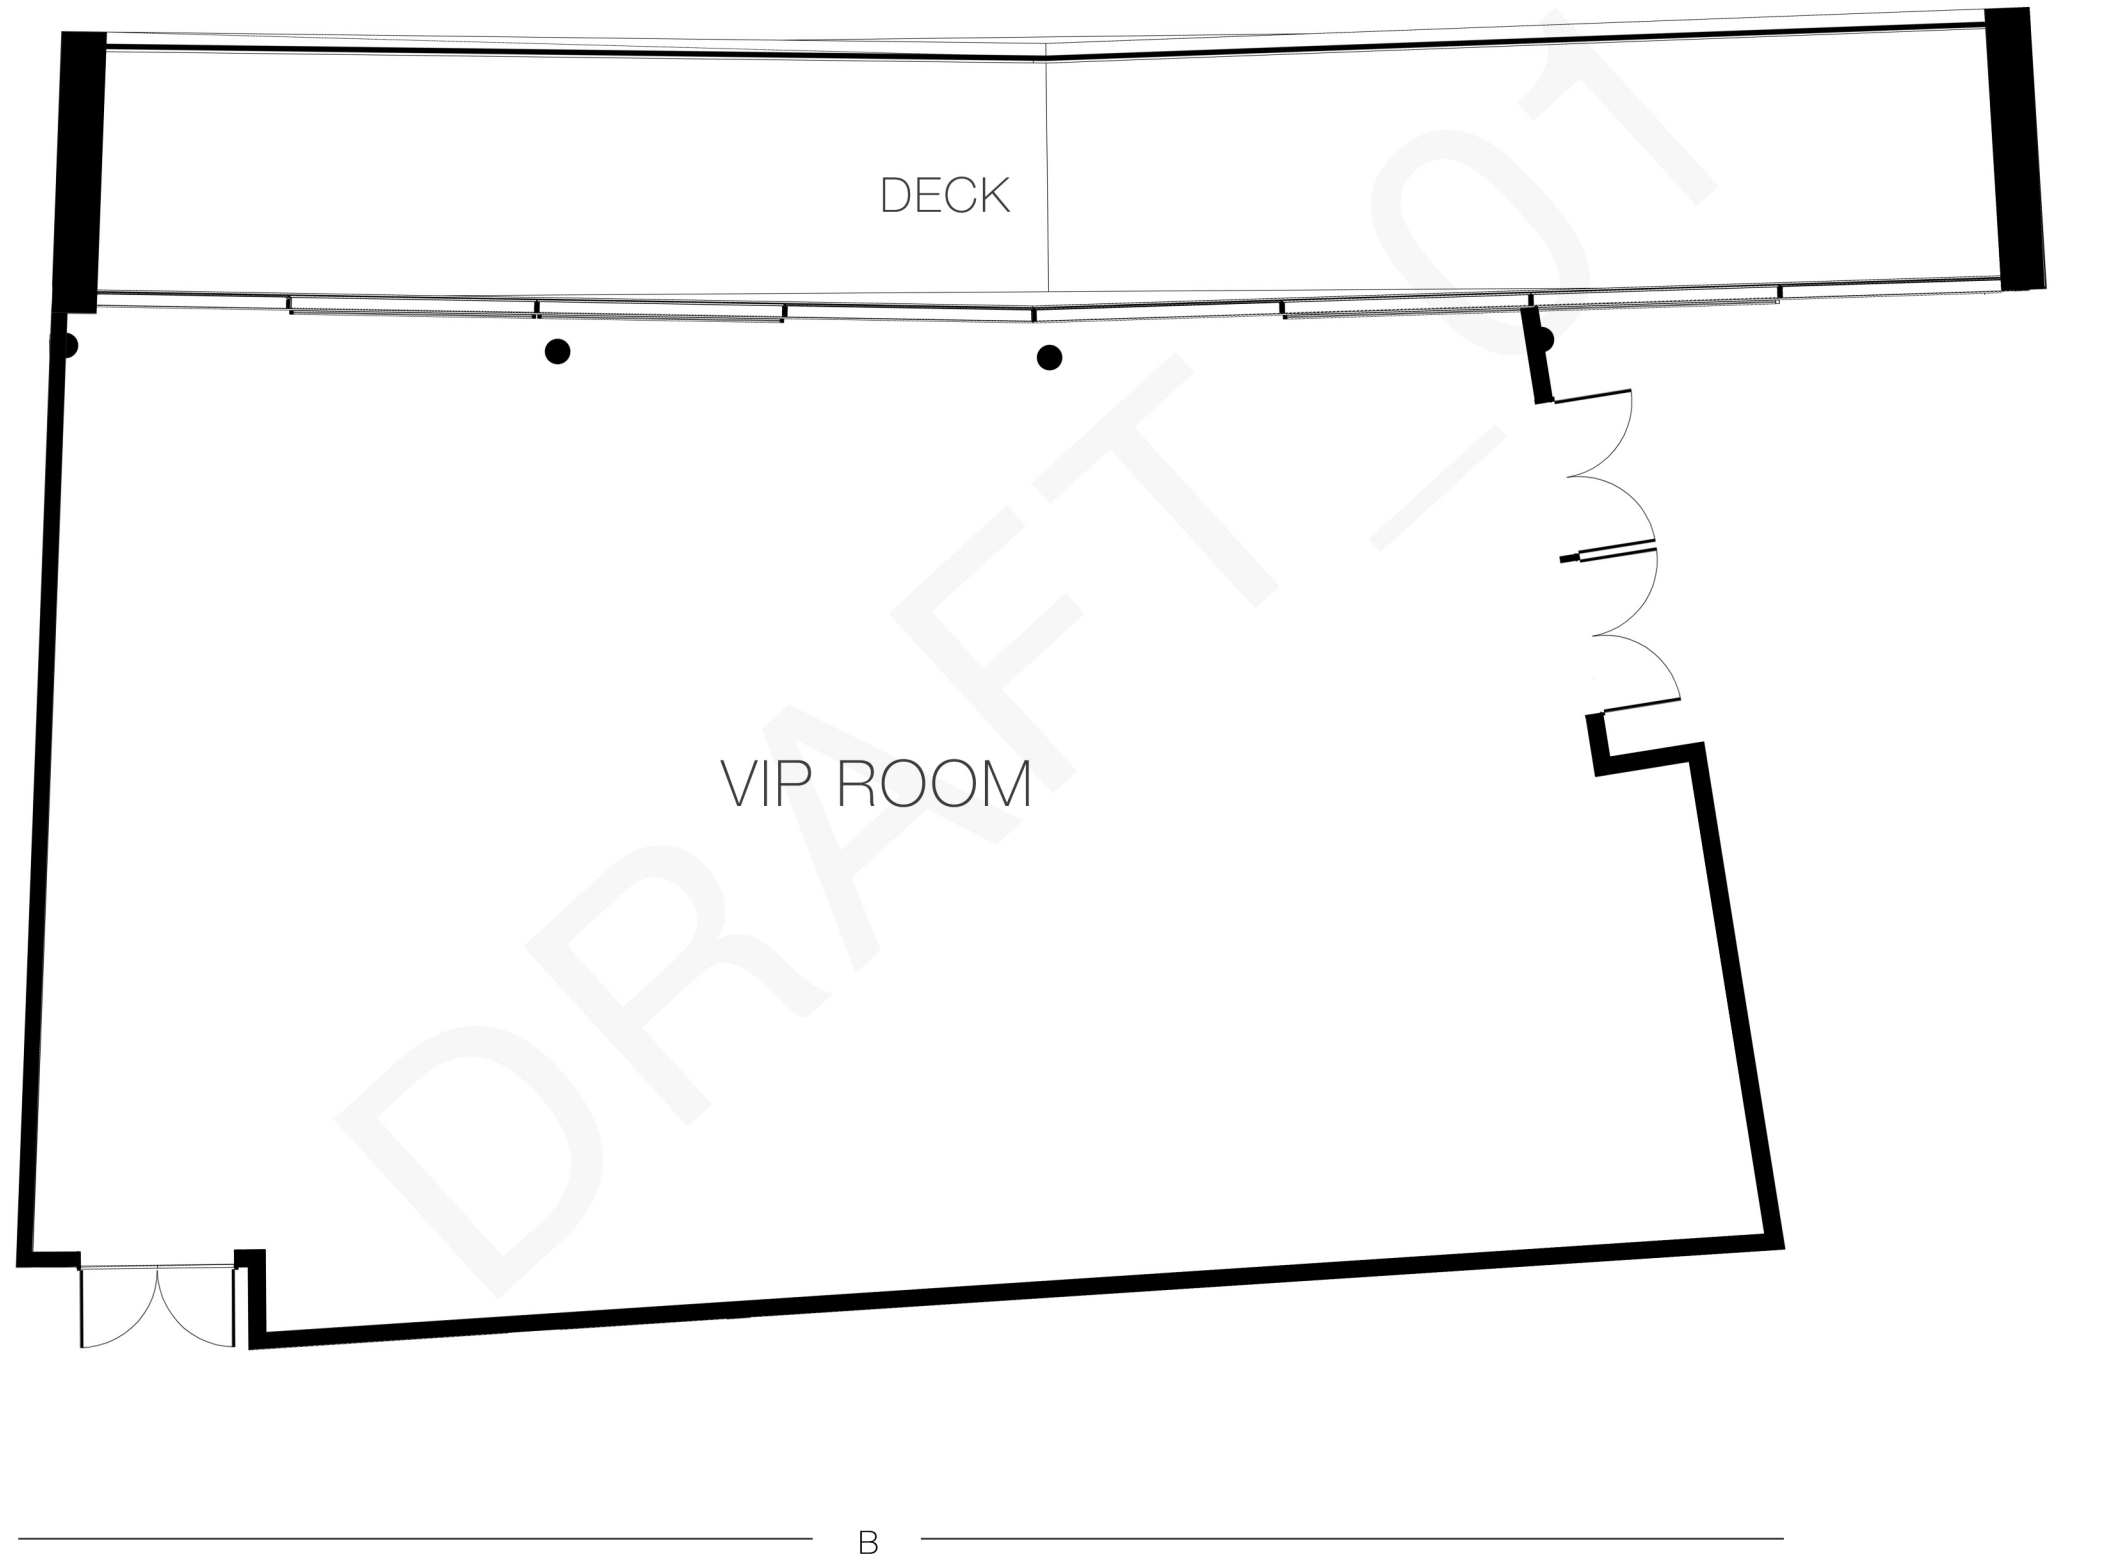

# VIP ROOM

TOTAL AREA - 253 SQM

LENGTH A - 11.00 M

LENGTH B - 23.00 M

## KEY

CHANGE ROOM 

LIFT 

DISABLED ACCESS 

TOILETS 